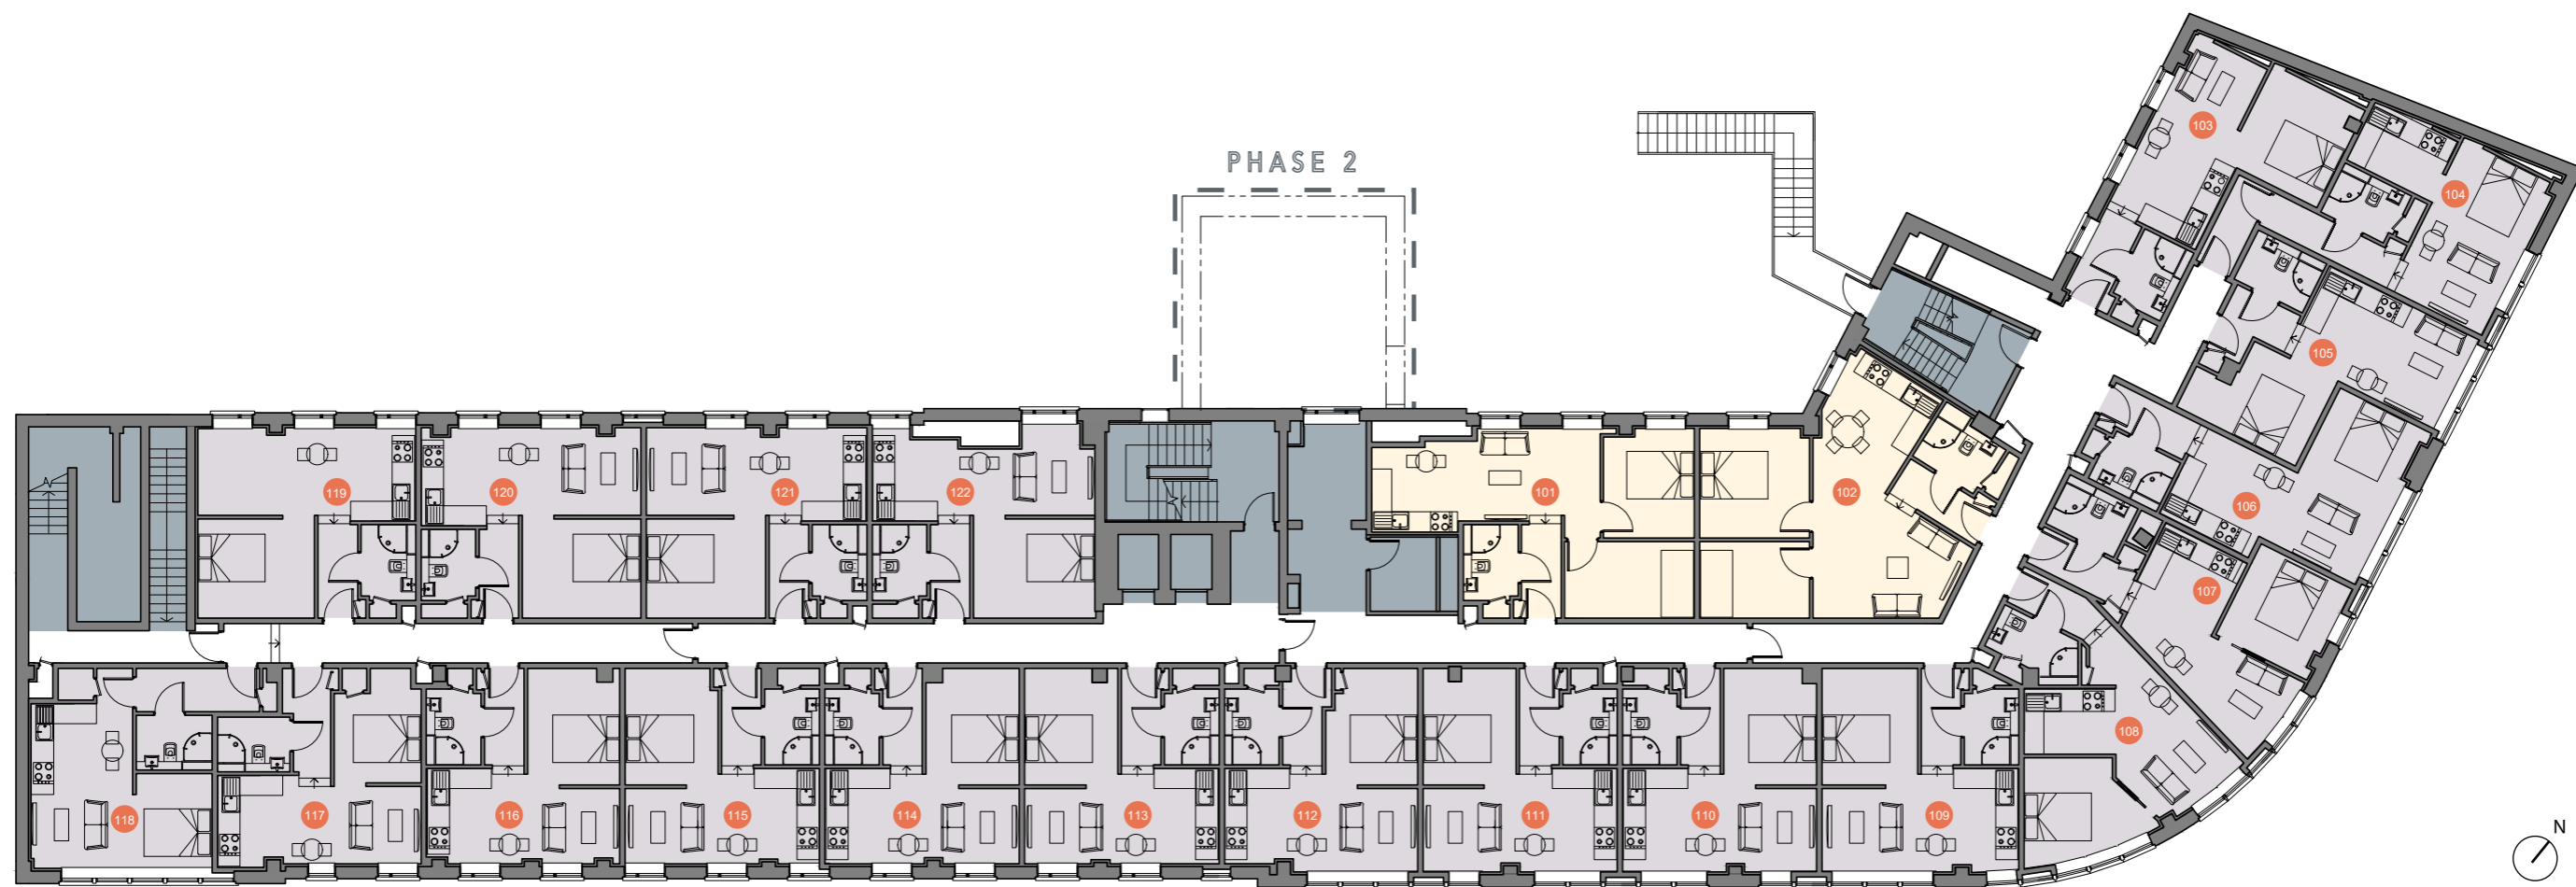

# FIRST FLOOR

- COMMUNAL
- MANHATTAN
- 1 BEDROOM + STUDY

UNIT	TYPE	SQM	SQFT
101	1 Bed + Study	41.2	443
102	1 Bed + Study	48	517
103	Manhattan	30.3	326
104	Manhattan	30.7	330
105	Manhattan	30.2	325
106	Manhattan	30.2	325
107	Manhattan	32.7	352
108	Manhattan	33.4	360
109	Manhattan	31	334
110	Manhattan	30.5	328
111	Manhattan	30.4	327
112	Manhattan	30.2	325
113	Manhattan	30.2	325
114	Manhattan	30.2	325
115	Manhattan	30.2	325
116	Manhattan	30.2	325
117	Manhattan	30.2	325
118	Manhattan	30.2	325
119	Manhattan	31.6	340
120	Manhattan	31.7	341
121	Manhattan	32	344
122	Manhattan	32.2	347

Floorplans provide approximate measurements only and furniture layouts are indicative. Dimensions, which are taken from the indicated points of measurements are for guidance only and are not intended to be used to calculate carpet sizes, appliance space or items of furniture. Dimensions are provided as gross internal areas and are subject to a variance of +/- 5%.