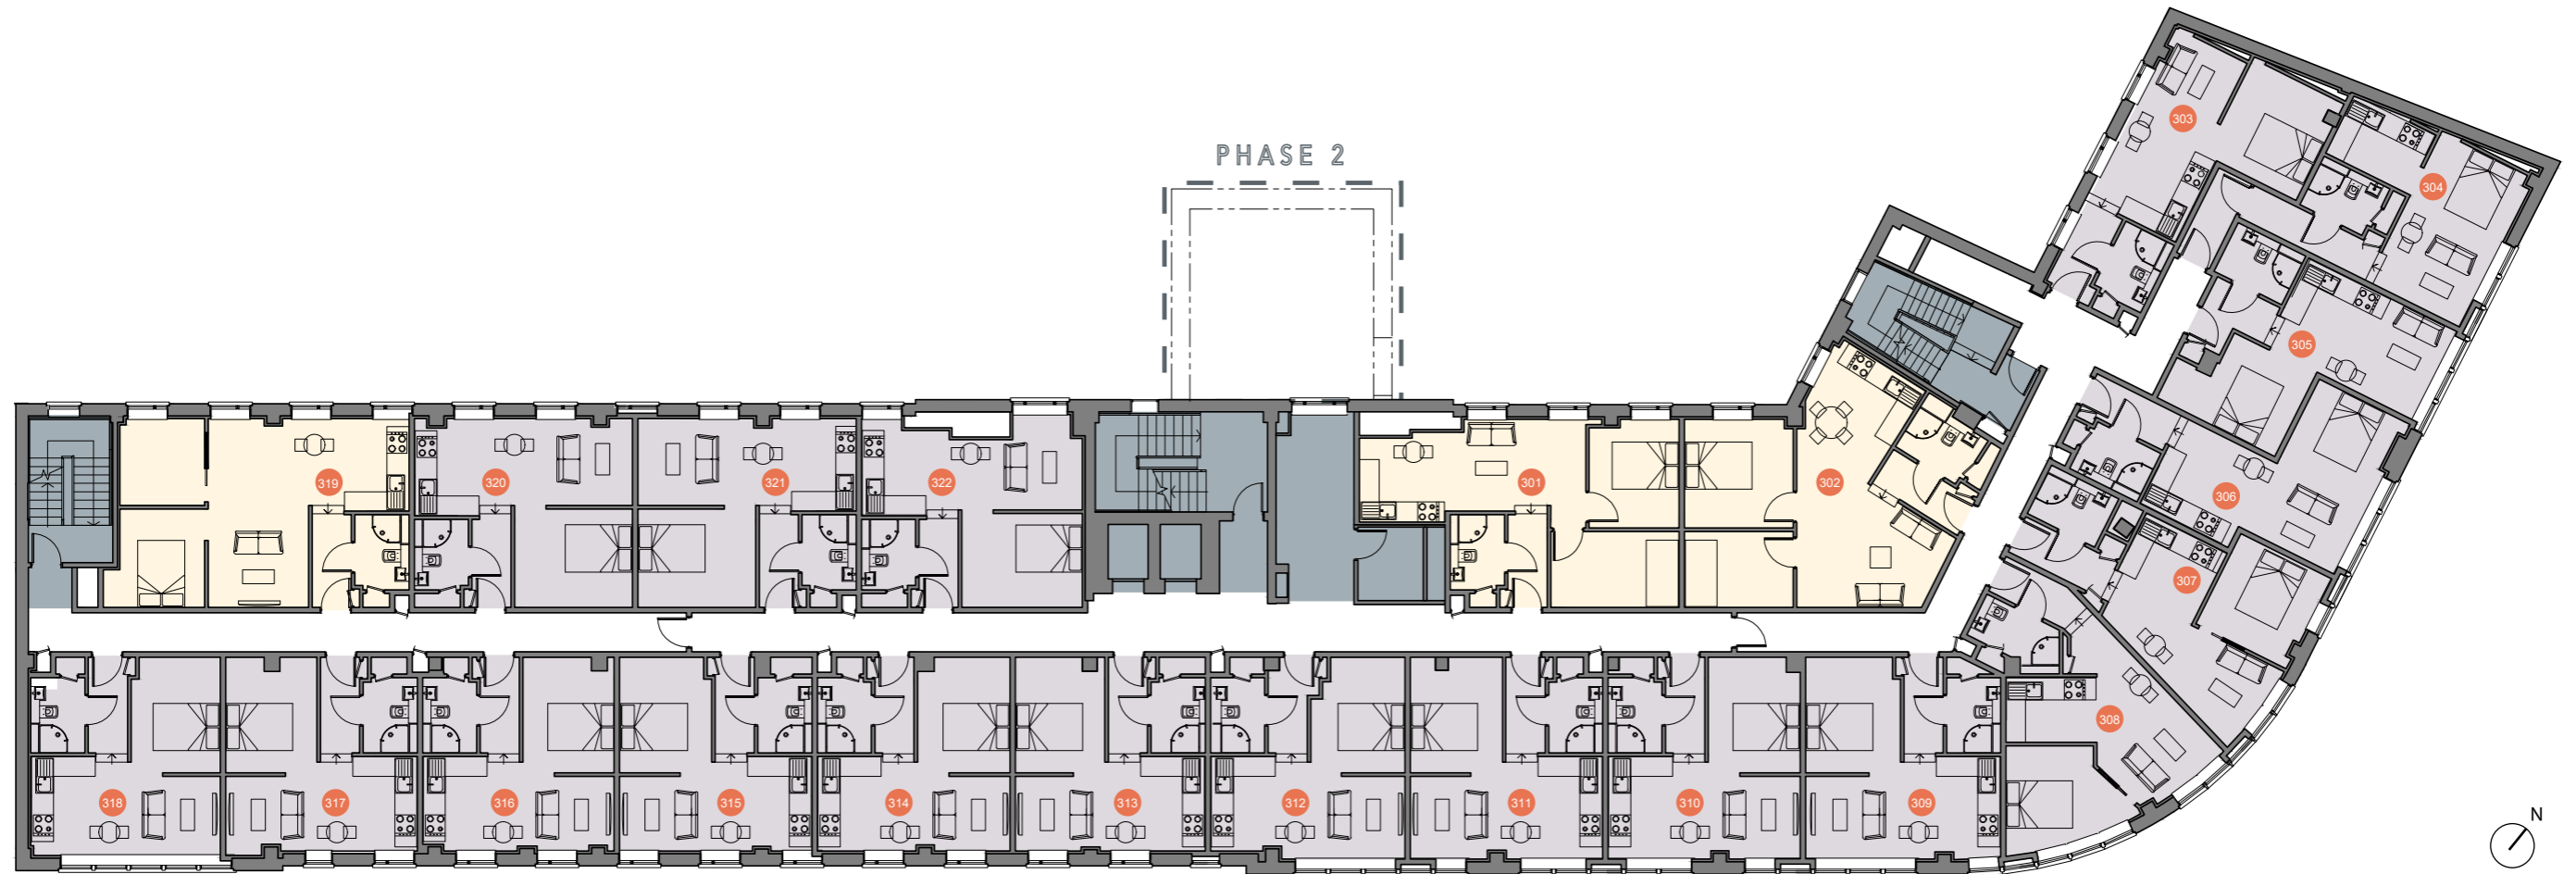

THIRD FLOOR

- COMMUNAL
- MANHATTAN
- 1 BEDROOM + STUDY

UNIT	TYPE	SQM	SQFT
301	1 Bed + Study	41	441
302	1 Bed + Study	48.2	519
303	Manhattan	30.2	325
304	Manhattan	30.7	330
305	Manhattan	30.2	325
306	Manhattan	30.2	325
307	Manhattan	32.9	354
308	Manhattan	33.2	357
309	Manhattan	31.7	341
310	Manhattan	31.4	338
311	Manhattan	31.2	336
312	Manhattan	31	334
313	Manhattan	30.2	325
314	Manhattan	30.2	325
315	Manhattan	30.2	325
316	Manhattan	30.2	325
317	Manhattan	30.2	325
318	Manhattan	30.2	325
319	1 Bed + Study	44.7	481
320	Manhattan	33.3	358
321	Manhattan	33.2	357
322	Manhattan	32.5	350

Floorplans provide approximate measurements only and furniture layouts are indicative. Dimensions, which are taken from the indicated points of measurements are for guidance only and are not intended to be used to calculate carpet sizes, appliance space or items of furniture. Dimensions are provided as gross internal areas and are subject to a variance of +/- 5%.